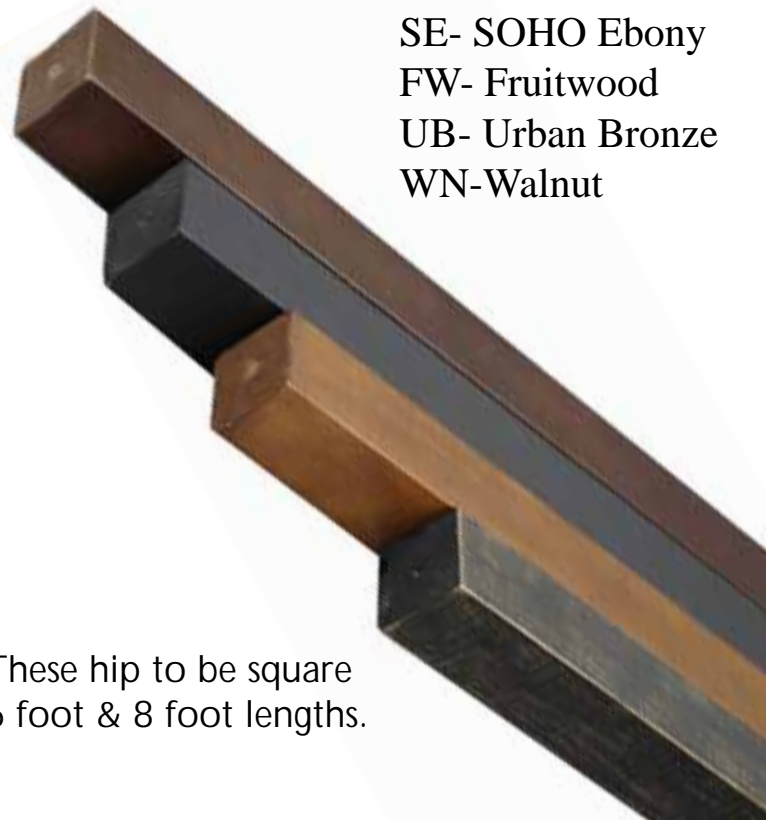

F016-SE
1 3/8 Inch Compatible
SOHO Ebony

F016-FW
1 3/8 Inch Compatible
Fruitwood

F016-WN
1 3/8 Inch Compatible
Walnut

SQP4- 4 Foot Pole 1 3/8 Inch Compatible
SQP6- 6 Foot Pole 1 3/8 Inch Compatible
SQP8- 8 Foot Pole 1 3/8 Inch Compatible

(SQP) 1 3/8 inch Compatible QUAD rods: These hip to be square innovative QUAD rods come in 4 foot, 6 foot & 8 foot lengths.

SE- SOHO Ebony
FW- Fruitwood
UB- Urban Bronze
WN-Walnut

Holdbacks & Elbows

(T013) 6" return PENDANT Holdback. Simplistic and subtle. Designed to complement all Urban Dwellings designs.