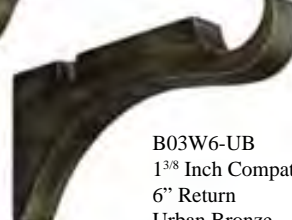

B03W6-UB
1^{3/8} Inch Compatible
6" Return
Urban Bronze